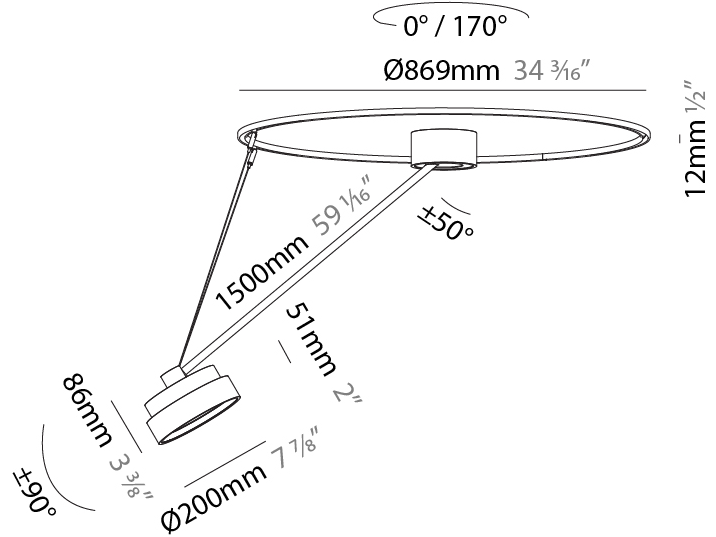

GENERAL

Series: Sign Diva Dancer
Subseries: Sign Diva Dancer
Brand: Prolicht
Division: Architectural
Mounting Type: Suspension
Mounting Location: Ceiling
Subcategory: Pendant

PHYSICAL

Shape: Round
Diameter (mm): 200
Diameter (in): 7 7/8
Height (mm): 1620
Height (in): 63 3/4
Light Distribution: Adjustable / Direct
Weight (kg): 3
Weight (lbs): 6.6
Diffuser: PMMA - Opal / Micro-Prism / Sparkling Secret / Vintage Industrial
Fixture Finish: SSR / BKV / CWI / CRY / HAB / UFT / ITA / RUA / FTG / MYG / LOD / PUS / FRO / FUP / KIA / POP / BLS / SPG / MEY / GOH / GUM / CHC / COM / ABZ / JAG / OBR / MOS / ROR
Fixture Material: Extruded Aluminum / Steel

ELECTRICAL

Lamp Type: LED (Zhaga Standard)
Input Wattage (W): 12.1
Total Output Wattage (W): 11
Dimming: Tri-Mode (Non-Dimming and Phase Dimming (120Vac only) and 0-10V Dimming)
Driver Included: Yes
Driver Location: Integrated
Driver Type: Constant Current - Universal
Driver Class: Class 2
Input Voltage (V): 120 - 277
Constant Current (MA): 350

LED

Color Temperature (°K): 2700 / 3000 / 3500 / 4000
Max. Delivered Lumen (lm): 836 / 895 / 903 / 921
Nominal Lumen (lm): 1280 / 1370 / 1382 / 1410
CRI: >90 CRI
Lamp Life (hrs): 50000

OPTICAL

Adjustability: Rotational Canopy 170°; Tilting Canopy ±50°; Tilting Head ±90°

RATINGS AND CERTIFICATIONS

Certified By: Certified for North American Standards
IP rating: IP20