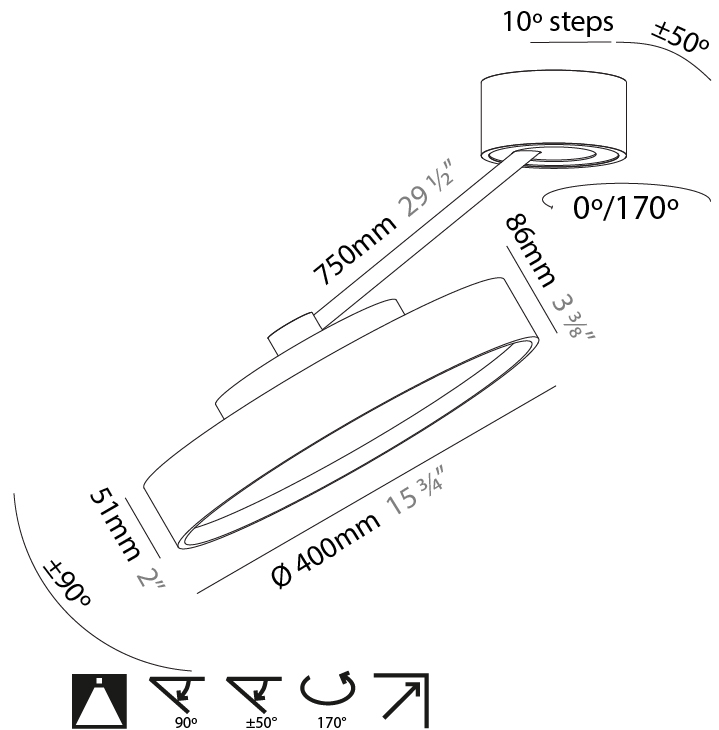

GENERAL

Series: Sign Diva Dancer
Subseries: Sign Diva Dancer Korona
Brand: Prolicht
Division: Architectural
Mounting Type: Suspension
Mounting Location: Ceiling
Subcategory: Pendant

PHYSICAL

Shape: Round
Diameter (mm): 400
Diameter (in): 15 3/4
Height (mm): 870
Depth (mm): 86
Height (in): 34 1/4
Depth (in): 3 3/8
Light Distribution: Adjustable / Direct
Weight (kg): 3.5
Weight (lbs): 7.716
Diffuser: PMMA - Opal / Micro-Prism / Sparkling Secret / Vintage Industrial
Fixture Finish: SSR / BKV / CWI / CRY / HAB / UFT / ITA / RUA / FTG / MYG / LOD / PUS / FRO / FUP / KIA / POP / BLS / SPG / MEY / GOH / GUM / CHC / COM / ABZ / JAG / OBR / MOS / ROR
Fixture Material: Extruded Aluminum / Steel

ELECTRICAL

Lamp Type: LED (Zhaga Standard)
Input Wattage (W): 17.9
Total Output Wattage (W): 16
Dimming: Tri-Mode (Non-Dimming and Phase Dimming (120Vac only) and 0-10V Dimming)
Driver Included: Yes
Driver Location: Integrated
Driver Type: Constant Current - Universal
Driver Class: Class 2
Input Voltage (V): 120 - 277
Constant Current (MA): 500

LED

Color Temperature (*K): 2700 / 3000 / 3500 / 4000
Max. Delivered Lumen (lm): 1870 / 2340 / 2372 / 2420
CRI: >90 CRI
Lamp Life (hrs): 50000

OPTICAL

Adjustability: Rotational Canopy 170°; Tilting Canopy ±50°; Tilting Head ±90°

RATINGS AND CERTIFICATIONS

Certified By: Certified for North American Standards
IP rating: IP20